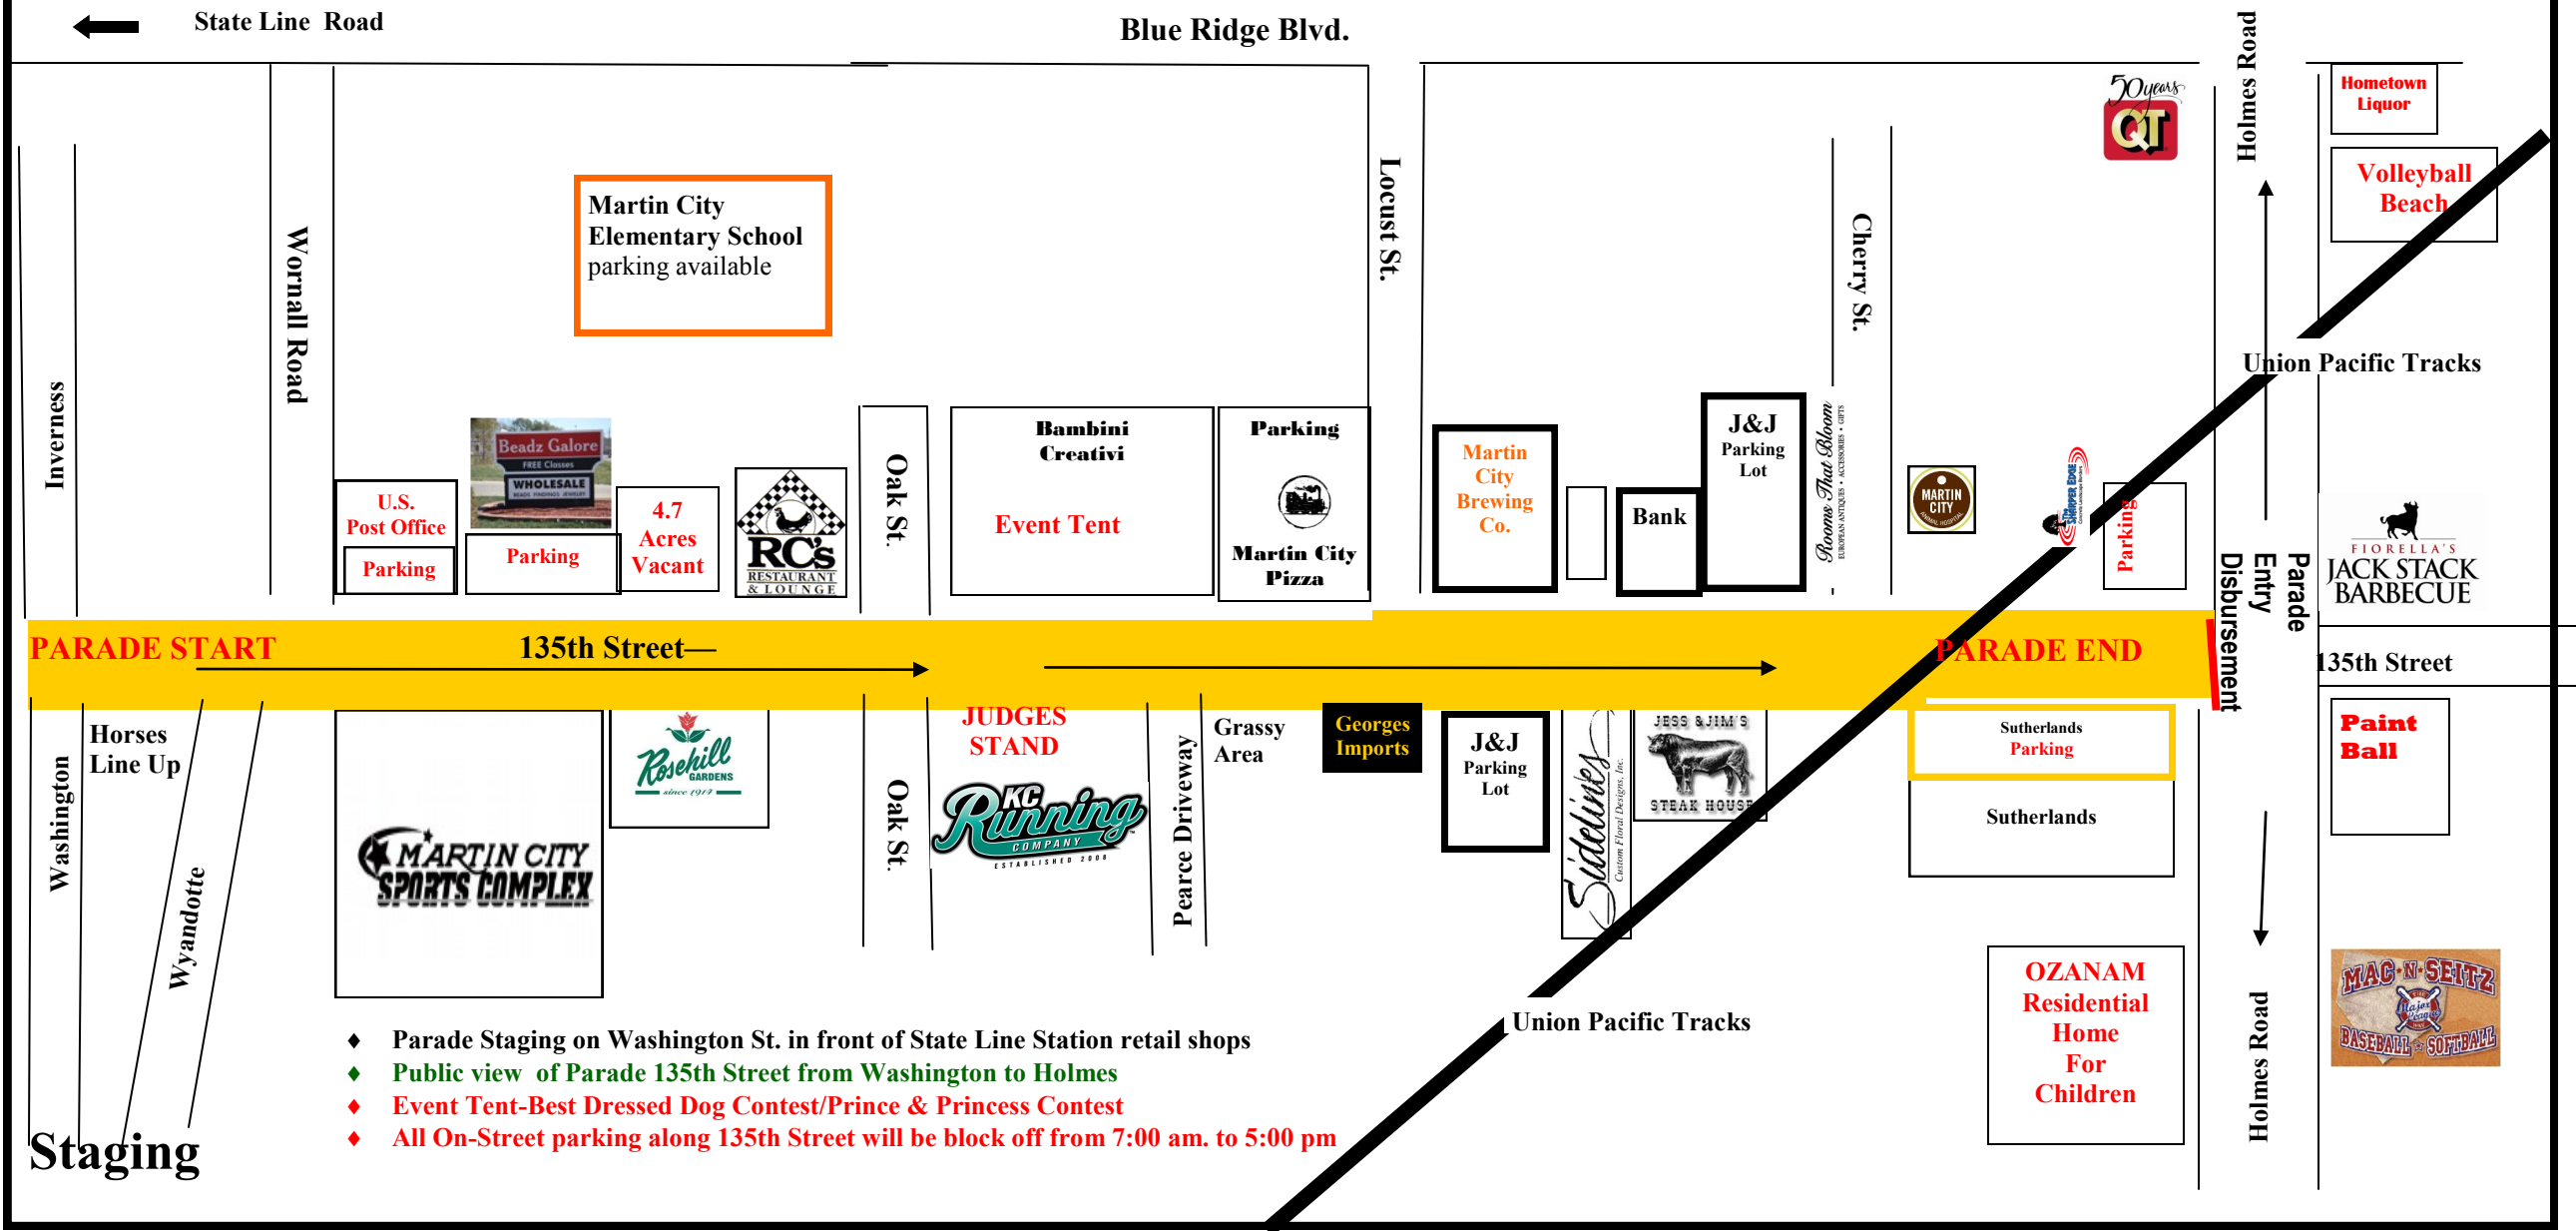

2017 Martin City St. Patrick's Parade Event Map
Best Dressed Dog Contest –11:30 am/Prince & Princess Contest-12:30
St. Patrick's Parade –1:30 pm

PARADE START

PARADE END

Staging

- ◆ Parade Staging on Washington St. in front of State Line Station retail shops
- ◆ Public view of Parade 135th Street from Washington to Holmes
- ◆ Event Tent-Best Dressed Dog Contest/Prince & Princess Contest
- ◆ All On-Street parking along 135th Street will be block off from 7:00 am. to 5:00 pm

Parade Entry Disbursement

Holmes Road

Holmes Road

Union Pacific Tracks

Union Pacific Tracks

Hometown Liquor

Volleyball Beach

FIORILLA'S JACK STACK BARBECUE

Parking Martin City Pizza

Martin City Brewing Co.

Bank

J&J Parking Lot

Stroomer That Bloom

MARTIN CITY

50 Years QT

Parking

Cherry St.

Washington

Wyandotte

Oak St.

Pearce Driveway

Grassy Area

Georges Imports

J&J Parking Lot